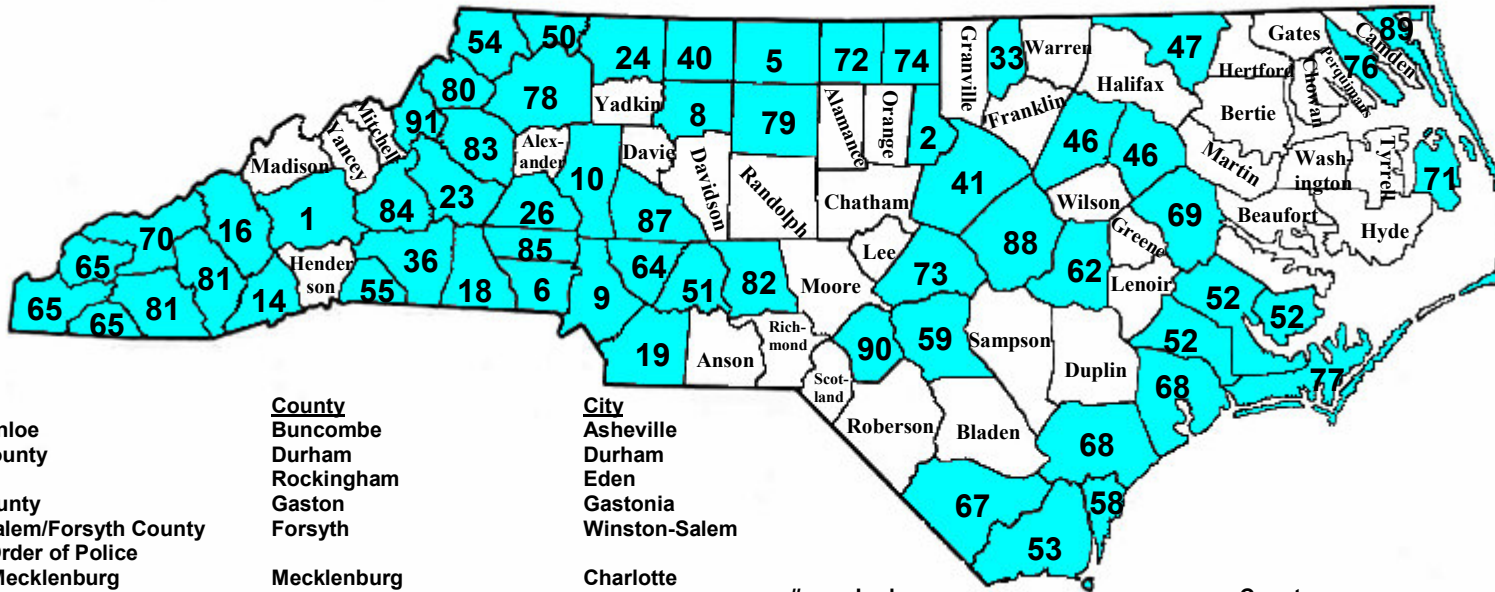

# NORTH CAROLINA STATE FRATERNAL ORDER OF POLICE LODGES

#	Lodge	County	City	#	Lodge	County	City
1	Harold E Enloe	Buncombe	Asheville	69	Pitt-Greenville	Pitt	Greenville
2	Durham County	Durham	Durham	70	Old Charleston	Swain	Bryson City
5	Eden	Rockingham	Eden	71	Outer Banks	Dare	Kill Devil Hills
6	Gaston County	Gaston	Gastonia	72	Caswell County	Caswell	Yanceyville
8	Winston-Salem/Forsyth County Fraternal Order of Police	Forsyth	Winston-Salem	73	Harnett County	Harnett	Lillington
9	Charlotte-Mecklenburg	Mecklenburg	Charlotte	74	Person	Person	Roxboro
10	Iredell County	Iredell	Statesville	76	River City Fraternal Order of Police	Pasquotank	Elizabeth City
14	Transylvania County	Transylvania	Brevard	77	Carteret County	Carteret	Atlantic Beach
16	Haywood County	Haywood	Waynesville	78	Wilkes County	Wilkes	North Wilkesboro
18	Cleveland County	Cleveland	Shelby	79	Triad	Guilford	High Point
19	Monroe-Union County	Monroe-Union	Monroe	80	Watauga County	Watauga	Boone
23	Morganton	Burke	Valdese	81	WNC Macon Jackson	Macon & Jackson	Franklin
24	Surry County	Surry	Dobson	82	Montgomery County Fraternal Order Police	Montgomery	Biscoe
26	Catawba County	Catawba	Newton	83	Caldwell County	Caldwell	Lenoir
33	Hubert E Tyndall	Vance	Henderson	84	McDowell County	McDowell	Marion
36	Rutherford County FOP	Rutherford	Rutherfordton	85	Lincolnton-Lincoln County	Lincoln	Lincolnton
40	Stokes County	Stokes	Danbury	87	Salisbury-Rowan	Rowan	Salisbury
41	Wake County	Wake	Raleigh	88	Johnson County	Johnson	Clayton
46	Rocky Mount	Nash/Edgecombe	Rocky Mount	89	Currituck County	Currituck	Maple
47	Northampton County	Northampton	Jackson	90	Hoke County	Hoke	Wagram
50	Alleghany County	Alleghany	Sparta	91	Avery County	Avery	Newland
51	Stanly County	Stanly	Albemarle				
52	Tri-County	Craven, Jones & Pamlico	New Bern				
53	Brunswick County	Brunswick	Oak Island				
54	Ashe County	Ashe	Jefferson				
55	Polk County	Polk	Columbus				
58	Lower Cape Fear	New Hanover	Wilmington				
59	Greater Cumberland Area	Cumberland	Fayetteville				
62	Wayne County	Wayne	Goldsboro				
64	Cabarrus County	Cabarrus	Concord				
65	Carringer/Crawford Memorial	Cherokee, Graham & Clay	Murphy				
67	Columbus County	Columbus	Clarendon				
68	Donald R Housel, Sr. Onslow/Pender	Onslow/Pender	Jacksonville				